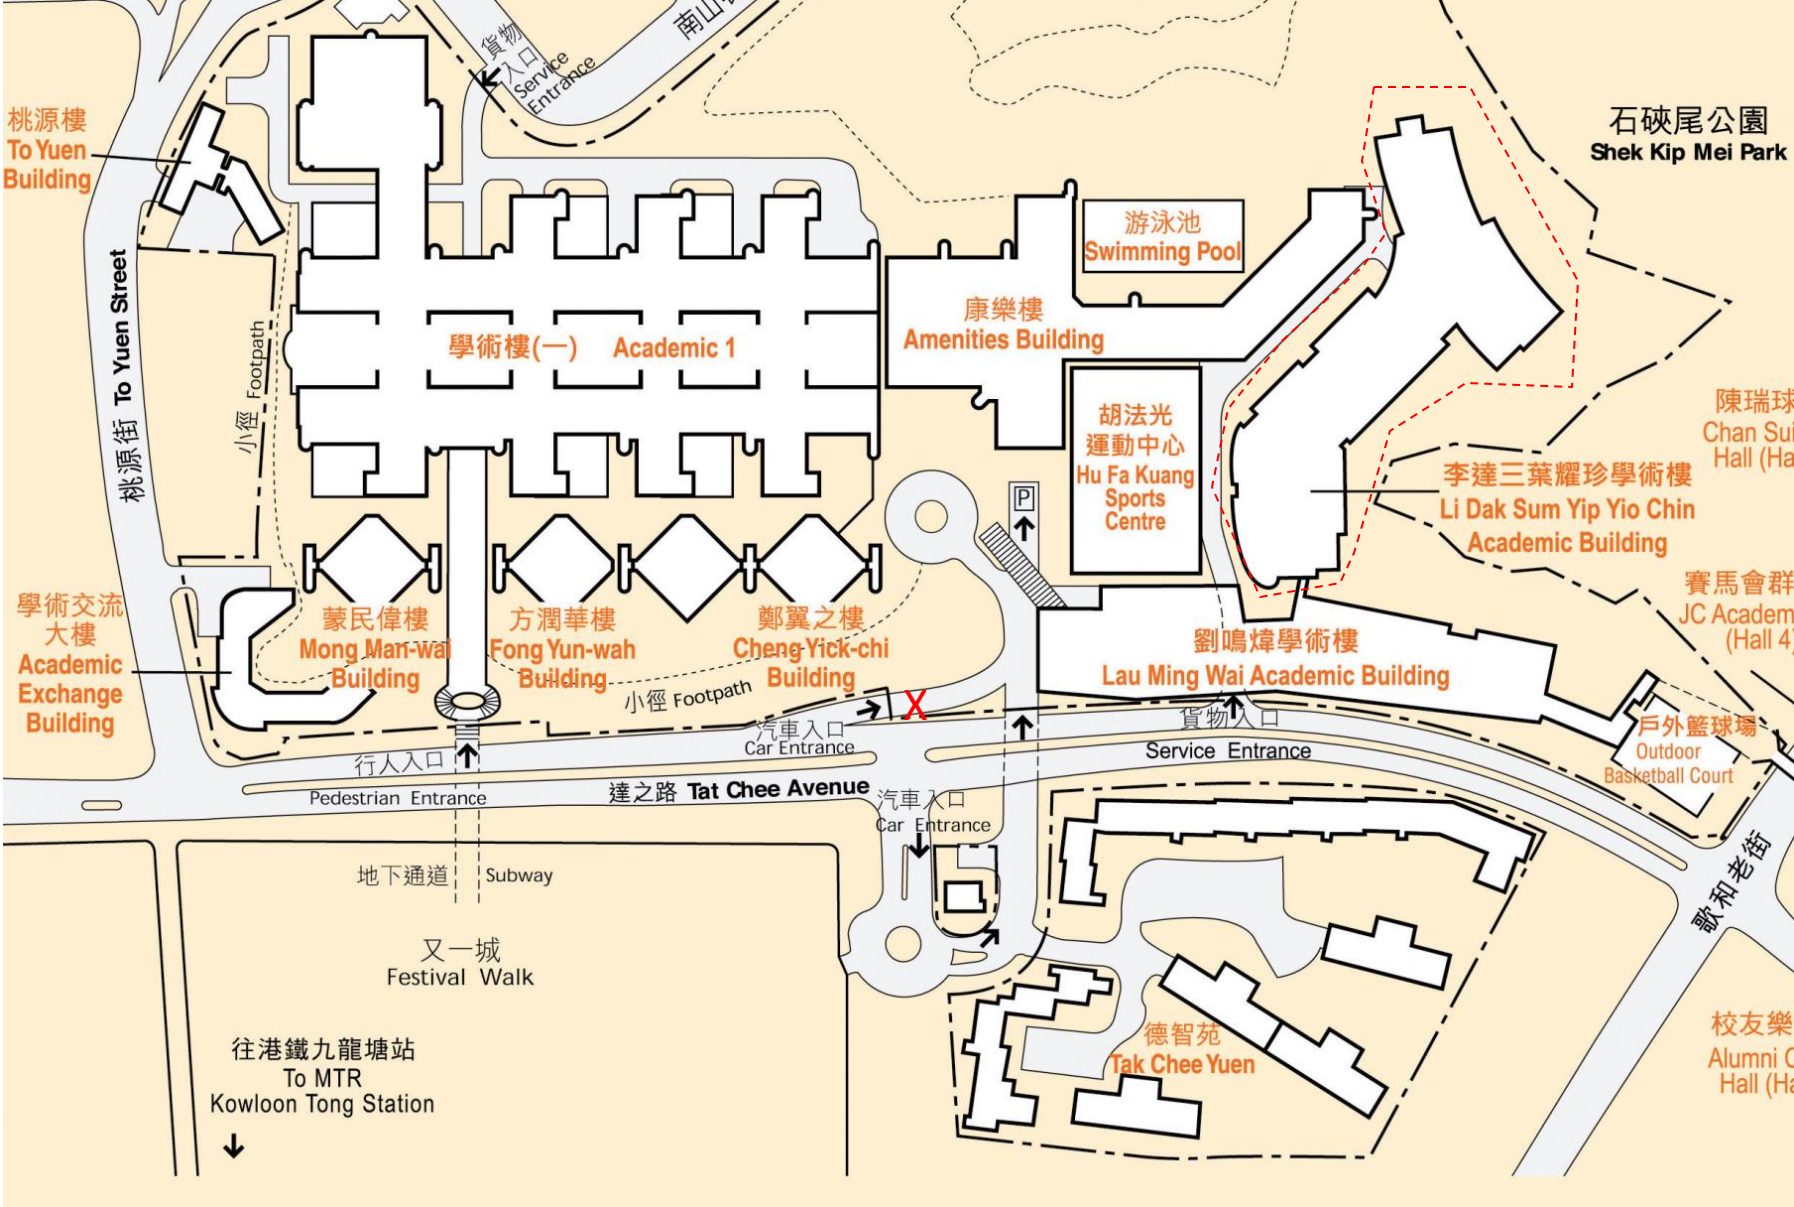

How to get to Li Dak Sum Yip Yio Chin Academic Building

X: Road closed

How to get to Li Dak Sum Yip Yio Chin Academic Building

Arrived at Pedestrian Subway

1. When you get off the MTR, look for Festival Walk exit.
2. In Festival Walk, on Level LG1, there is a Pedestrian Subway which will lead you to CityU campus.
3. After walking through the Pedestrian Subway, go down the staircase on your right and follow the directional signs, you will find yourself walking under a covered corridor alongside the garden which will lead you to the University Circle.
4. Go along the covered walkway and follow the directional signs which will lead you to Li Dak Sum Yip Yio Chin Academic Building.

Arrived at University Circle

1. When you drop off at the University Circle, go along the covered walkway and follow the directional signs which will lead you to Li Dak Sum Yip Yio Chin Academic Building.