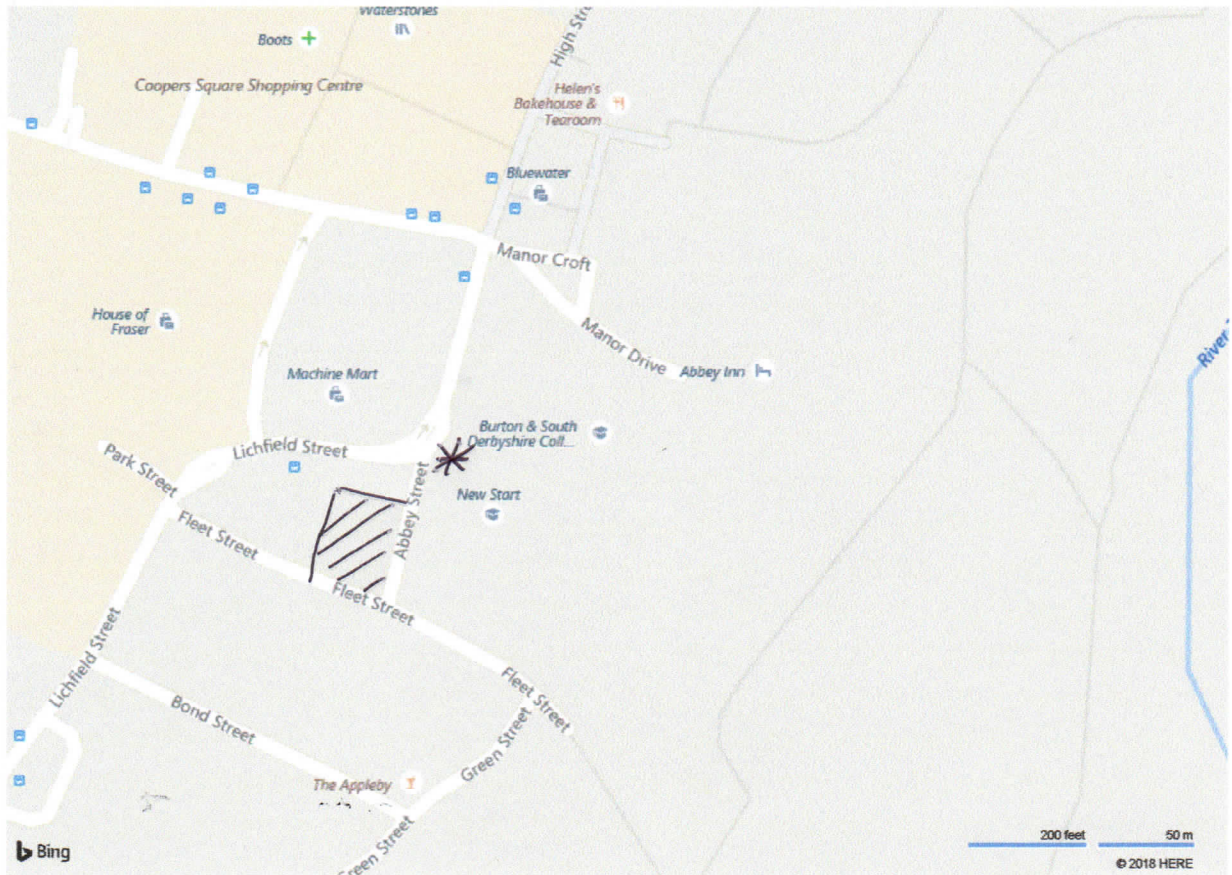

Notes

Burton + South Derbyshire
College.
Lichfield Street.
DE14 3RL

 Car Park.

* Entrance to college University Centre.