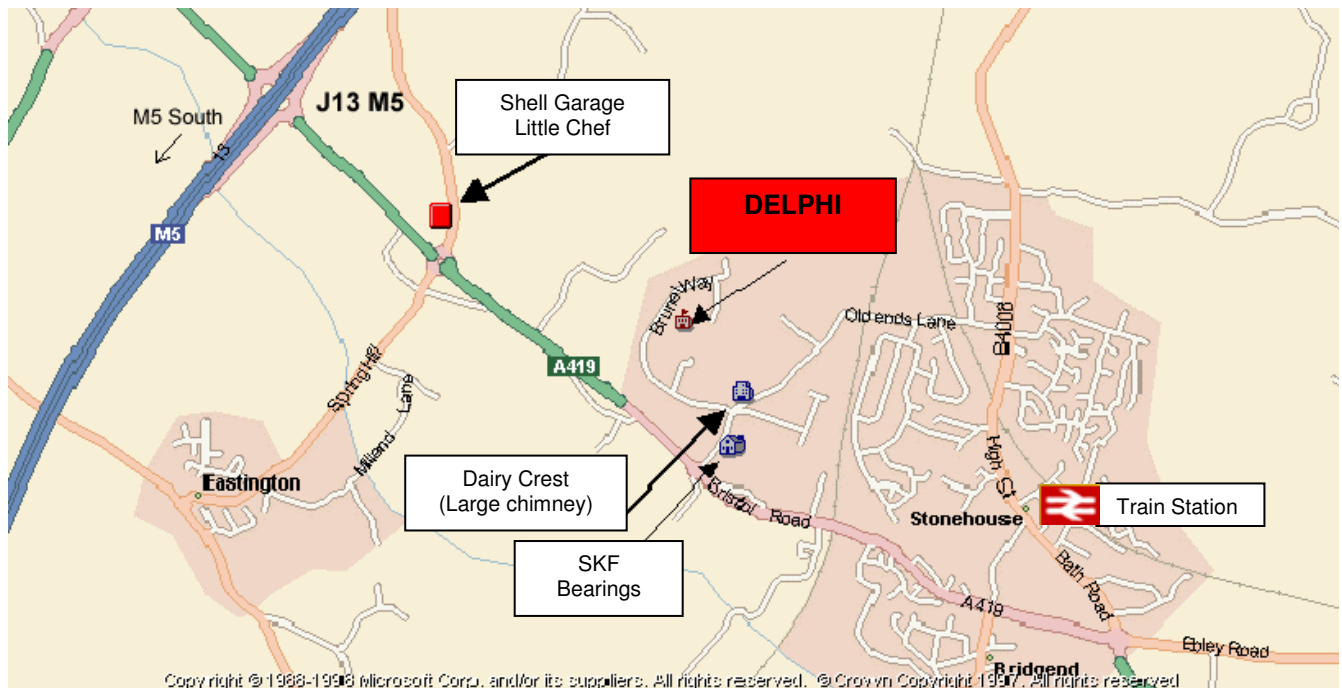

Directions to Delphi Heavy Duty Business, Stonehouse

Brunel Way, Stonehouse, Gloucestershire, GL10 3SX

+ 44 (0)1453 828282

From the M5

Route	Directions
A419	At M5 Jct 13, Stroud At exit roundabout follow signs for Stroud and Stonehouse.
A419	At First Roundabout (Shell Garage and Little Chef) Go straight ahead, following signs for Stroud and Stonehouse.
A419	At Second Roundabout Turn left onto Oldends Lane.
Oldends Lane	At Mini Roundabout Turn left onto Brunel Way.
Brunel Way	In 400 metres Turn right (up ramp) into Delphi Diesel Systems. Visitor car parking is to the left. Use employee car parking area if visitor area is full.

Finding the Oracle Suite

Main entrance will be closed.

Enter through the Employee Entrance South.

Delphi operates a **No Mobile Phone** policy in the building.

Please leave your phone switched off and in your car.