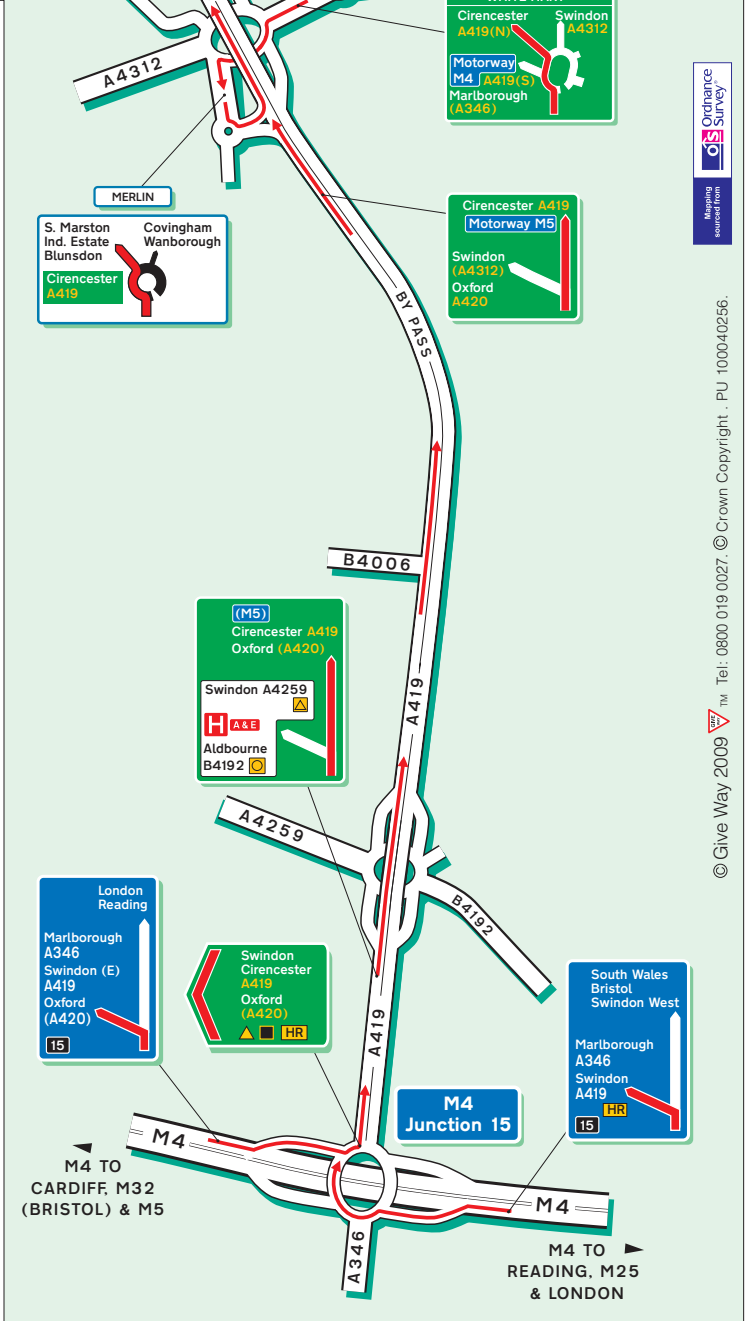

Honda of the UK Manufacturing Ltd  
Highworth Road, South Marston  
Swindon, SN3 4TZ

Tel: +44 (0)1793 831183 Fax: +44 (0)1793 831177

**Public Transport**

**By Rail, Swindon Station**  
Approximately 10 minutes taxi ride away.  
For information on train operators and times phone National Rail Enquiries on 08457 484950.

**By Air, Bristol Airport**  
Approximately 1 hour drive away.  
**Heathrow Airport**  
Approximately 1 hour 15 minutes drive away.  
**Gatwick Airport**  
Approximately 2 hours drive away.

OS Ordnance Survey