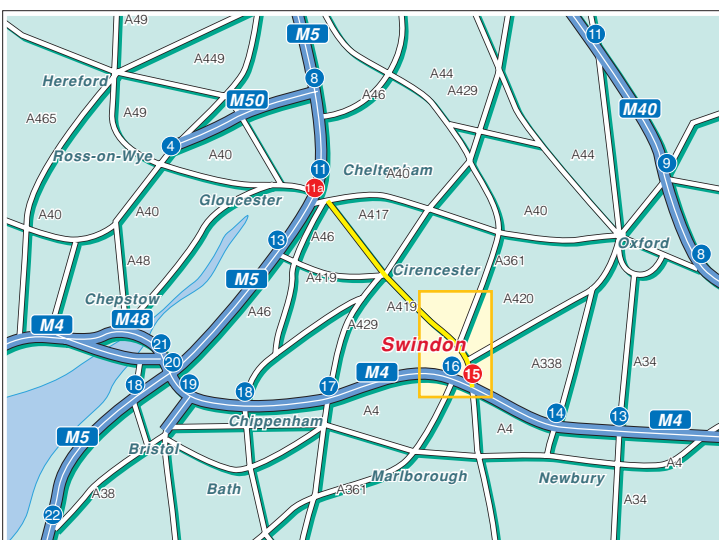

Honda of the UK Manufacturing Ltd  
Highworth Road, South Marston  
Swindon, SN3 4TZ

Tel: +44 (0)1793 831183 Fax: +44 (0)1793 831177

**Public Transport**

**By Rail, Swindon Station**  
Approximately 10 minutes taxi ride away.  
For information on train operators and times phone National Rail Enquiries on 08457 484950.

**By Air, Bristol Airport**  
Approximately 1 hour drive away.  
**Heathrow Airport**  
Approximately 1 hour 15 minutes drive away.  
**Gatwick Airport**  
Approximately 2 hours drive away.

OS Ordnance Survey