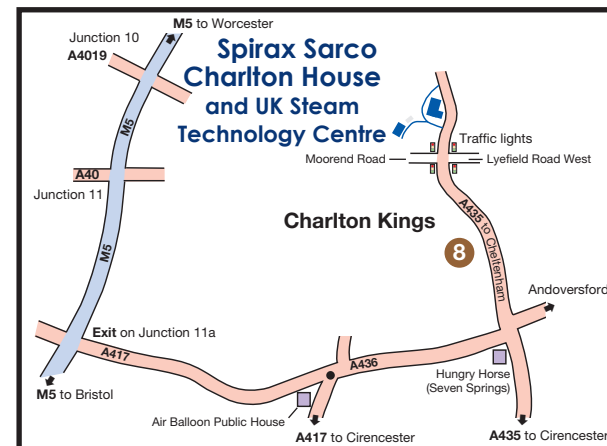

A4019
 From : M5 Southbound exit only (J10)
 To : M5 Tewkesbury and Worcester
 Northbound entrance only.

0 ¼ mile ½ mile
 0 1 kilometre
 APPROXIMATE SCALE

GP-GCM-10
 CM ISSUE 15

A46
 From Stroud and Bath and M5 (J11a)

Spirax Sarco
Runnings Road
and Technology
Centre

Cheltenham Spa
Train Station

GP-GCM-10
CM ISSUE 15

Spirax Sarco
Charlton House
and UK Steam
Technology
Centre