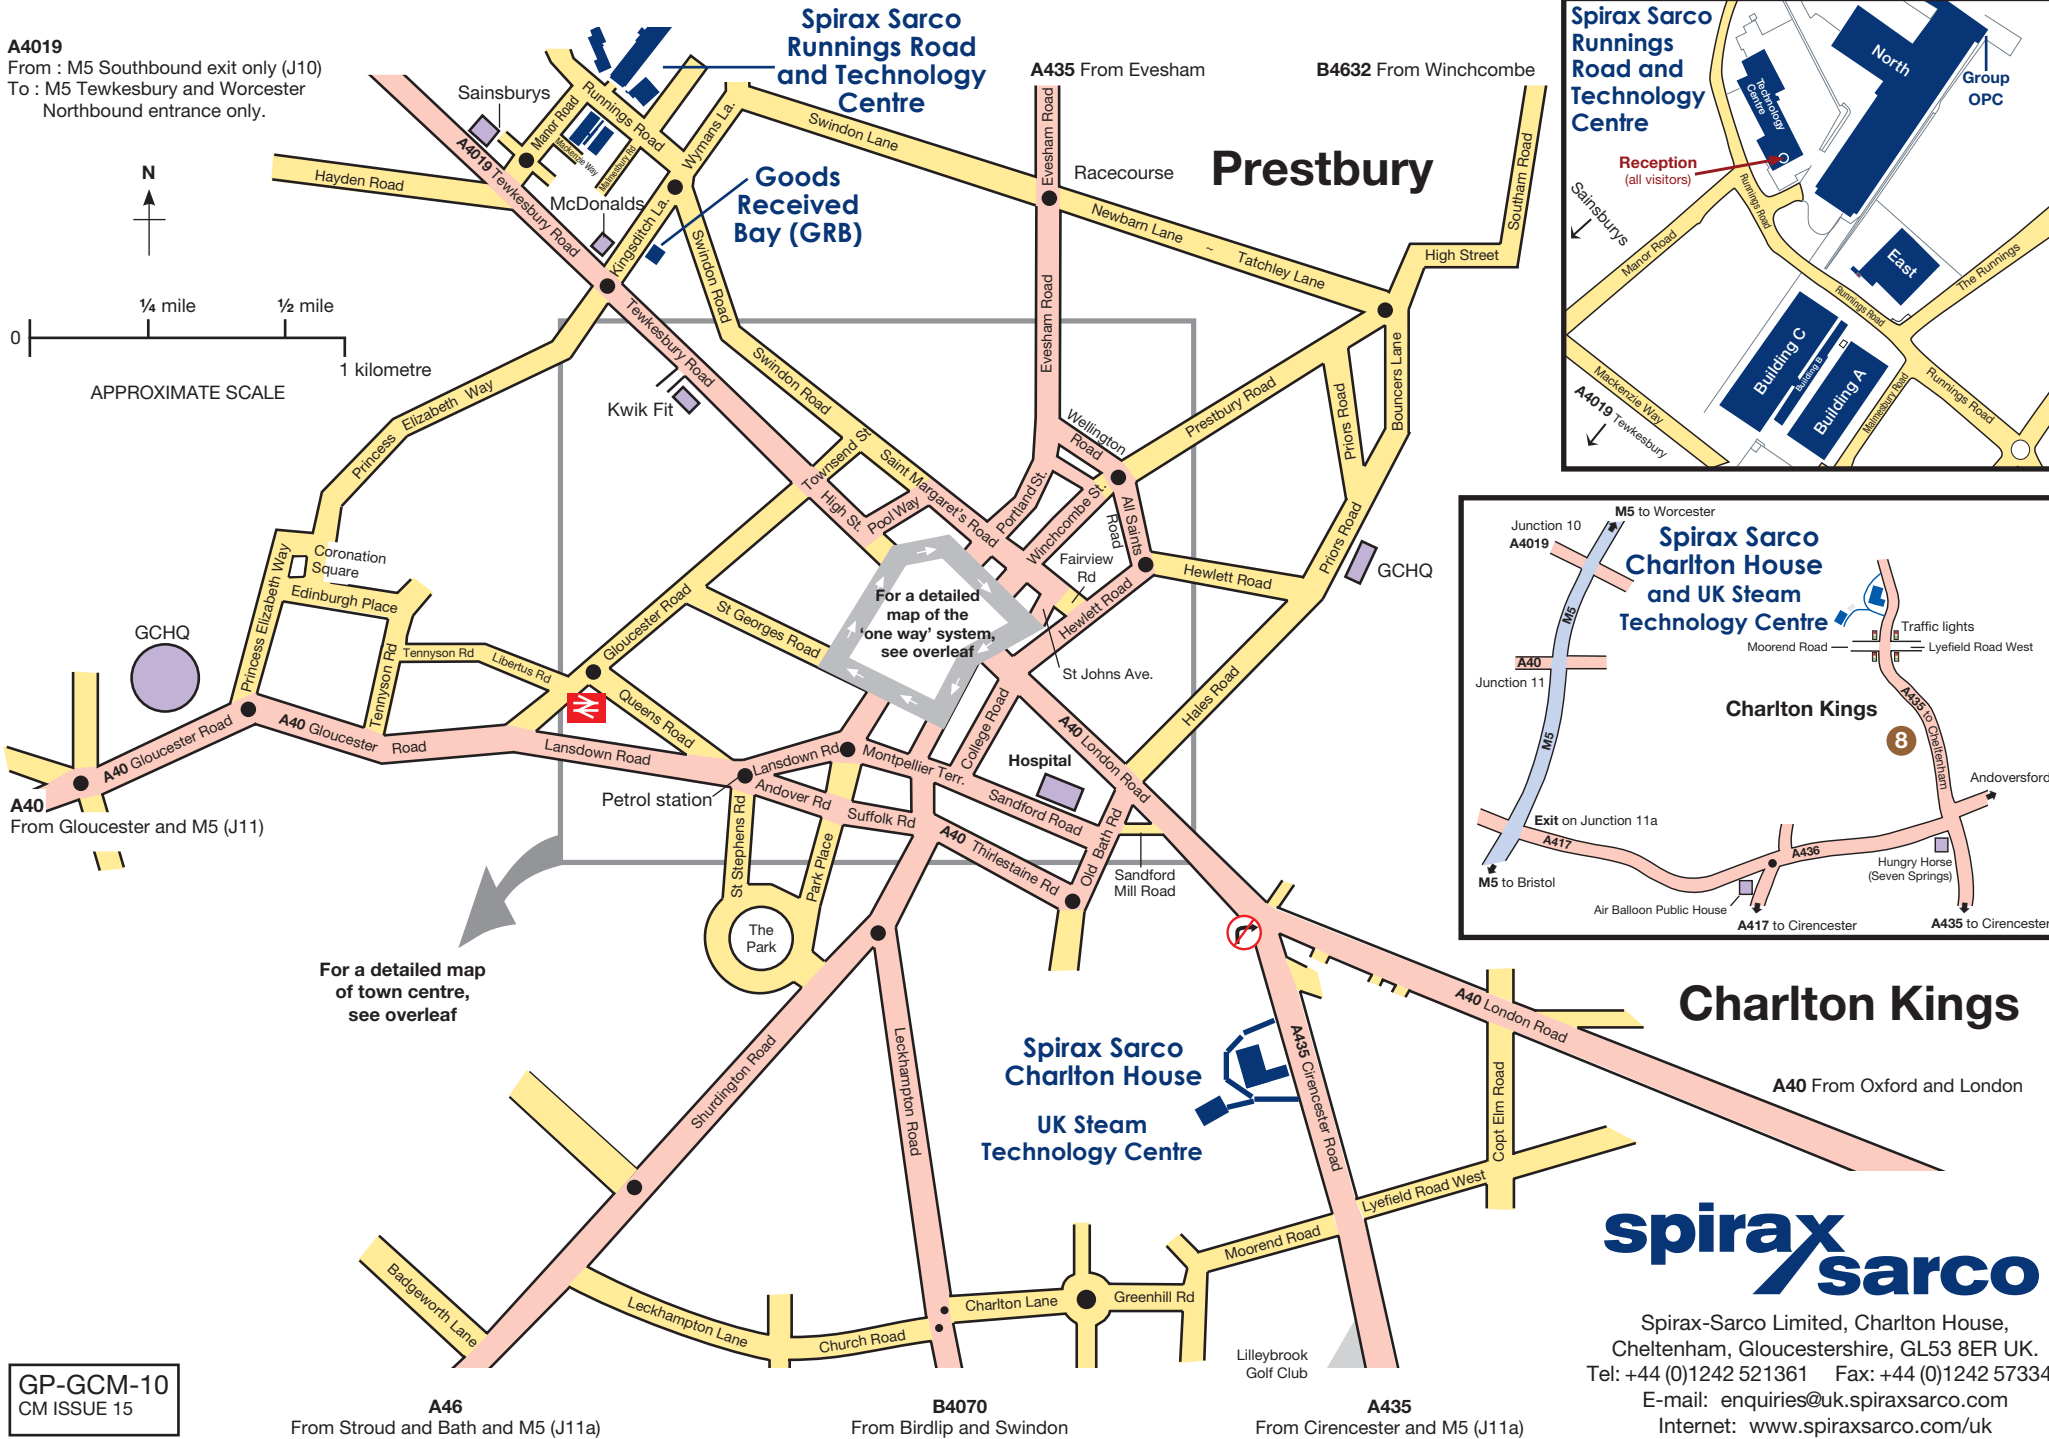

A4019
 From : M5 Southbound exit only (J10)
 To : M5 Tewkesbury and Worcester
 Northbound entrance only.

0 ¼ mile ½ mile
 0 1 kilometre
 APPROXIMATE SCALE

GP-GCM-10
 CM ISSUE 15

A46
 From Stroud and Bath and M5 (J11a)

Spirax Sarco
Runnings Road
and Technology
Centre

Cheltenham Spa
Train Station

GP-GCM-10
CM ISSUE 15

Spirax Sarco
Charlton House
and UK Steam
Technology
Centre