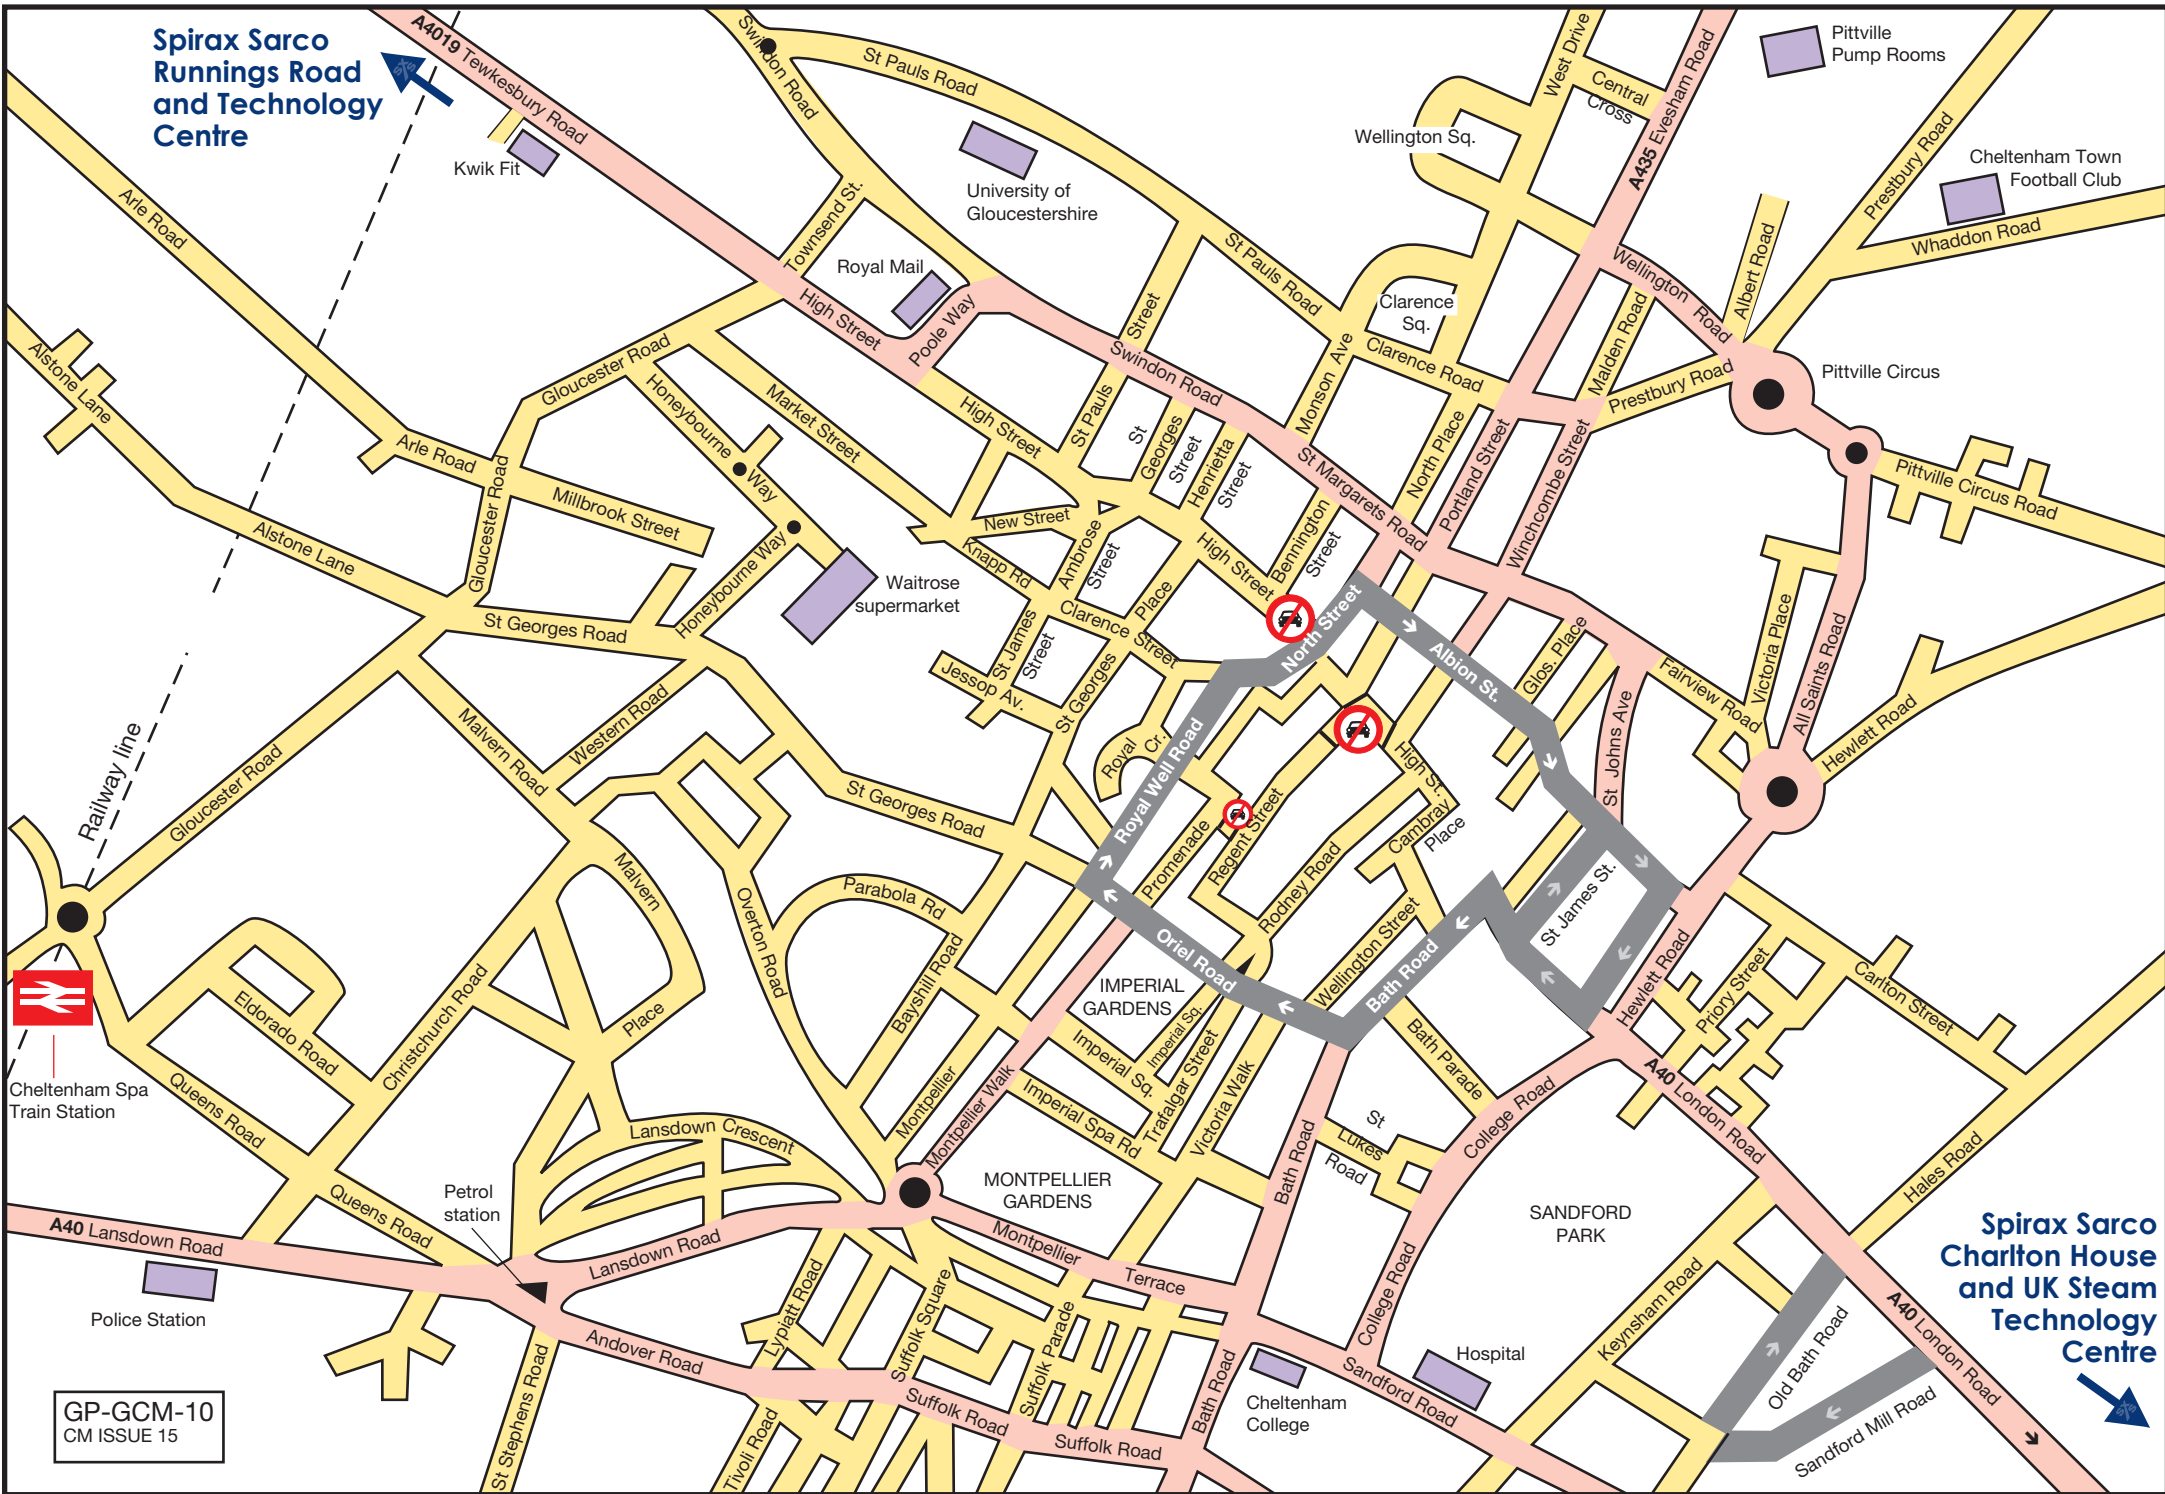

A4019
 From : M5 Southbound exit only (J10)
 To : M5 Tewkesbury and Worcester
 Northbound entrance only.

0 ¼ mile ½ mile
 0 1 kilometre
 APPROXIMATE SCALE

GP-GCM-10
 CM ISSUE 15

A46
 From Stroud and Bath and M5 (J11a)

Spirax Sarco
Runnings Road
and Technology
Centre

Cheltenham Spa
Train Station

GP-GCM-10
CM ISSUE 15

Spirax Sarco
Charlton House
and UK Steam
Technology
Centre