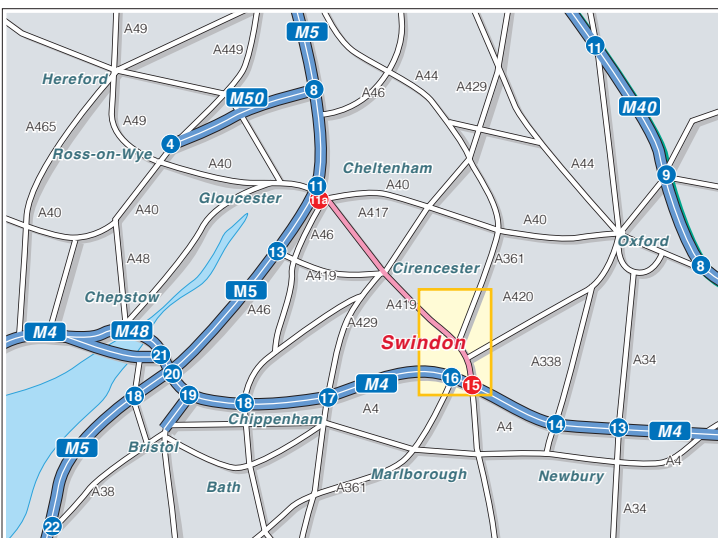

By Air, Bristol Airport
 Approximately 1 hour drive away.
Heathrow Airport
 Approximately 1 hour 15 minutes drive away.
Gatwick Airport
 Approximately 2 hours drive away.

OS
 Ordnance Survey
 Map data sourced from OS