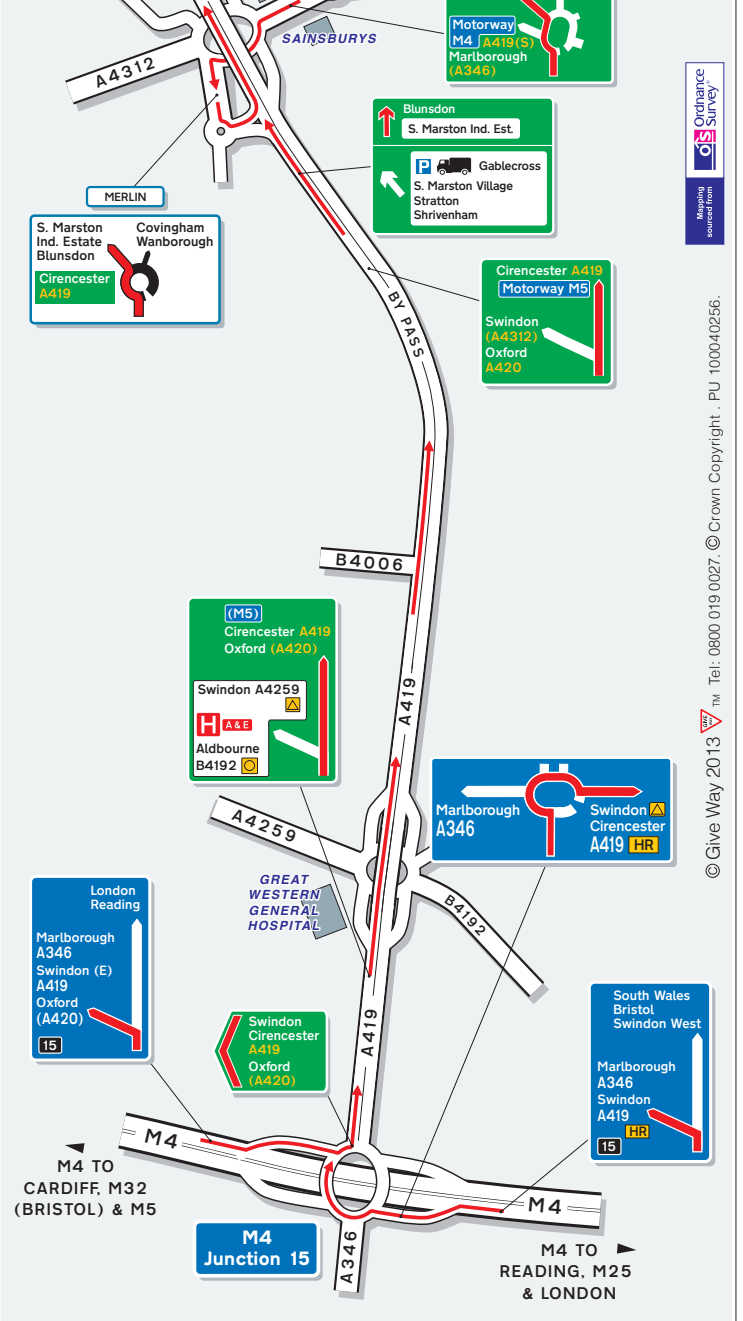

PLEASE NOTE:
 Only visitors for Purchasing should access site via North Gate
 All other general visitors should report to South Gate security
 No HGV access via South Gate

Honda of the UK Manufacturing Ltd

Highworth Road, South Marston
 Swindon, SN3 4TZ

Tel: +44 (0)1793 831183 Fax: +44 (0)1793 831177
 Web: www.hondamanufacturing.co.uk

Public Transport

By Rail, Swindon Station
 Approximately 10 minutes taxi ride away.
 For information on train operators and times phone National Rail Enquiries on 08457 484950.

By Air, Bristol Airport
 Approximately 1 hour drive away.
Heathrow Airport
 Approximately 1 hour 15 minutes drive away.
Gatwick Airport
 Approximately 2 hours drive away.

OS
 Ordnance Survey
 Map data sourced from OS