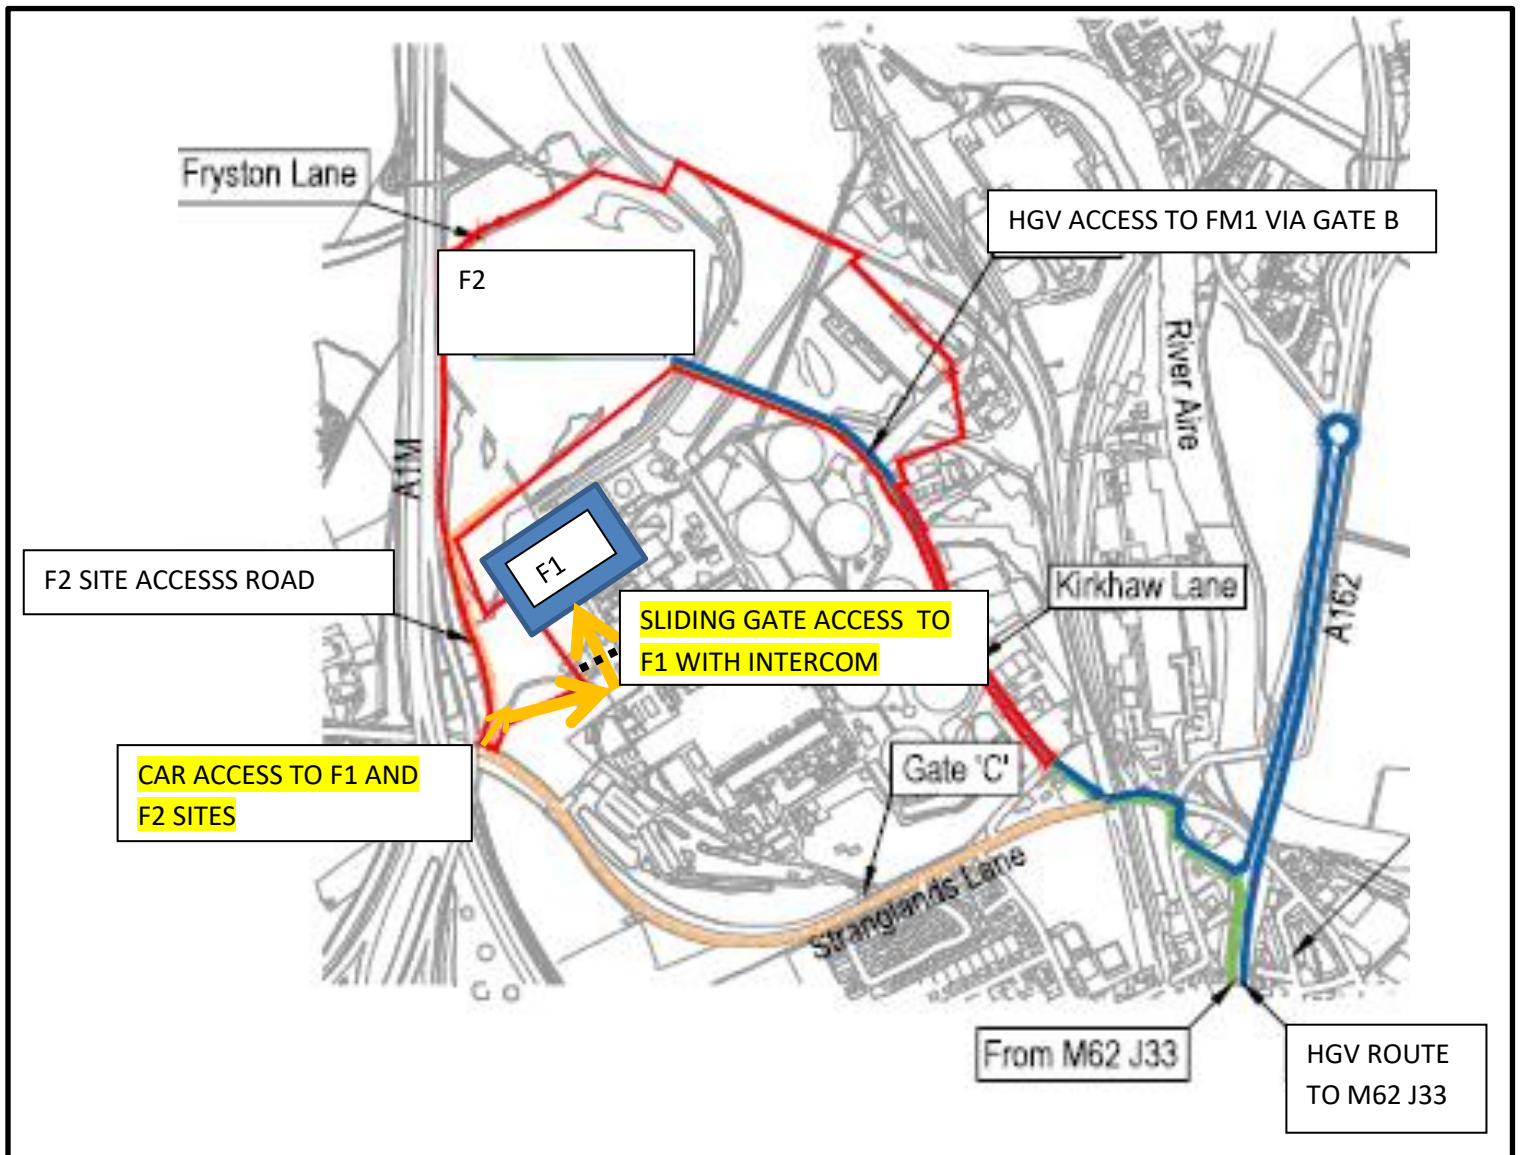

## VISITOR DIRECTIONS TO ENFINIUM (F1)

**From the M62 (either direction)**

Exit M62 at junction 33, take the road signposted **A162 Ferrybridge** and join the A162. Take the 2<sup>nd</sup> turn-off signposted **B6136 Ferrybridge**. At the end of the road turn left on to **Stranglands Lane** passing under a railway bridge. Continue on this road as it bends around to the right. Just before you reach the first motorway flyover turn right to access to both FM1 and FM2 sites. FOLLOW DIRECTIONS BELOW.

(1) Turn right into site entrance from Stranglands Lane

(2) Turn right at the first junction

(3) Follow the signage straight ahead for F1

(4) Arrive at the site entrance gates. Press the intercom to gain access.

**Train Stations near the Plant**

Knottingley 1.6 miles from the Plant – no taxi rank

Castleford 5 Miles from the Plant – no taxi rank

Leeds 19.7 miles from the Plant – taxi rank

Doncaster 19.5 miles from the Plant – taxi rank

York 25 miles from the Plant – taxi rank